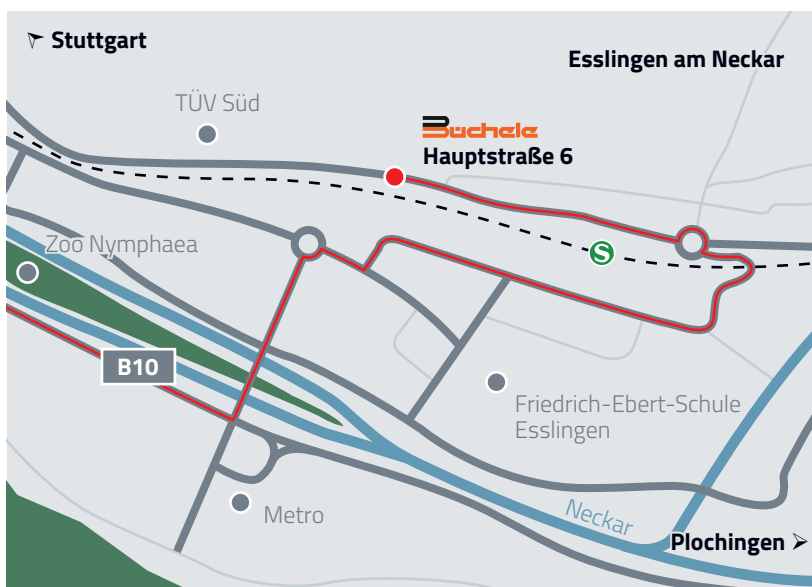

HOW TO FIND US

Rough overview

Detailed view

By car

B10 exit Esslingen Zell

At the end of the bridge there is a roundabout. At the roundabout, take the first exit.

After approx. 180 m (first possibility) turn left and follow the road for approx. 1.1 km.

At the end of Alleenstraße, continue straight ahead onto Körschstraße.

After crossing a small bridge there is a roundabout. Leave the roundabout at the third exit and follow the road for approx. 900 m.