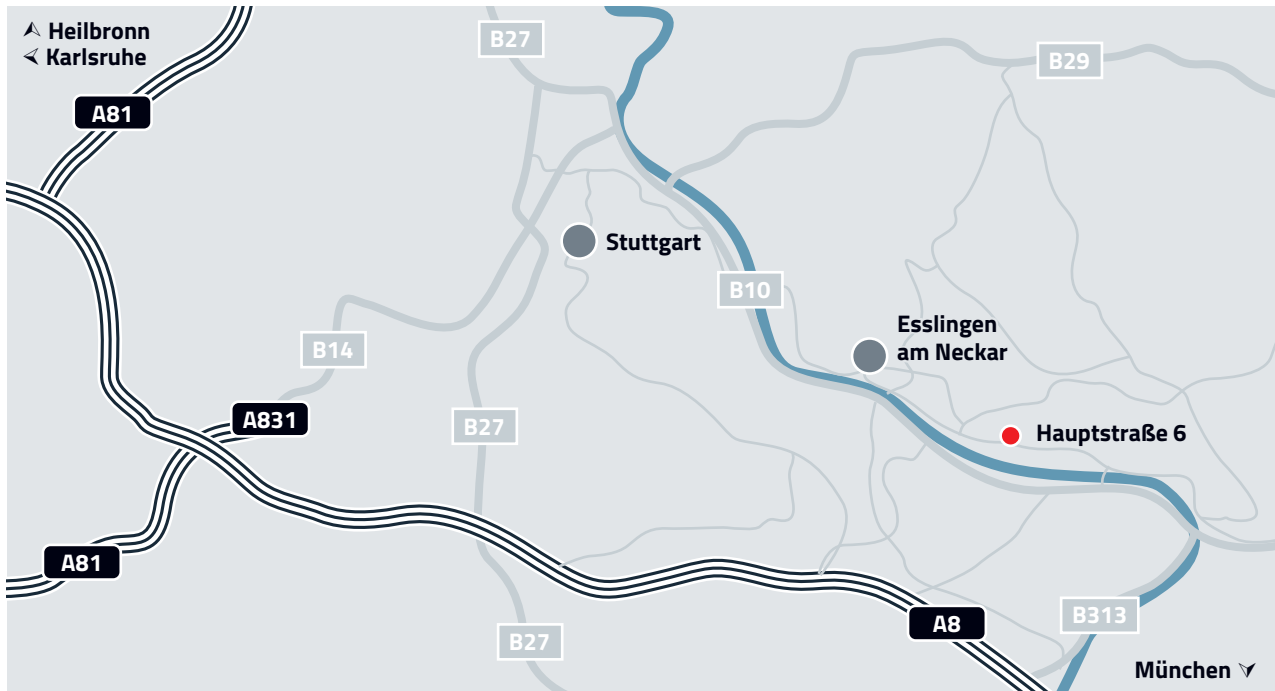

HOW TO FIND US

Rough overview

Detailed view

By car

B10 exit Esslingen Zell

At the end of the bridge there is a roundabout. At the roundabout, take the first exit.

After approx. 180 m (first possibility) turn left and follow the road for approx. 1.1 km.

At the end of Alleenstraße, continue straight ahead onto Körschstraße.

After crossing a small bridge there is a roundabout. Leave the roundabout at the third exit and follow the road for approx. 900 m.