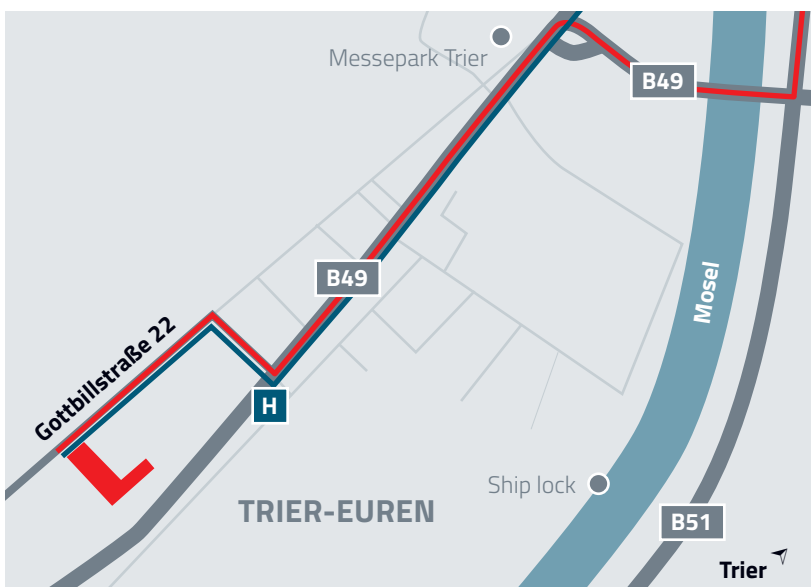

HOW TO FIND US

Rough overview

Detailed view

By car

On motorway A1 direction Trier/Koblenz at freeway[1]junction 130-Dreieck Moseltal exit A602 direction Luxembourg/Trier. Follow the A602, cross the Moselle on the B49 until Gottbillstraße. Turn right onto Gottbillstraße, house number 22 is on the left.

Gottbillstraße 22, 54294 Trier

By bus from Trier main station

Linie 3 (approx. 26 min):

Direction Igel-Moselstraße. 21 stops. Get off at Gottbillstraße, then follow Niederkircher Straße, cross the B49, continue on Gottbillstraße, turn right. Total approx. 9 minutes, 750m, walk.