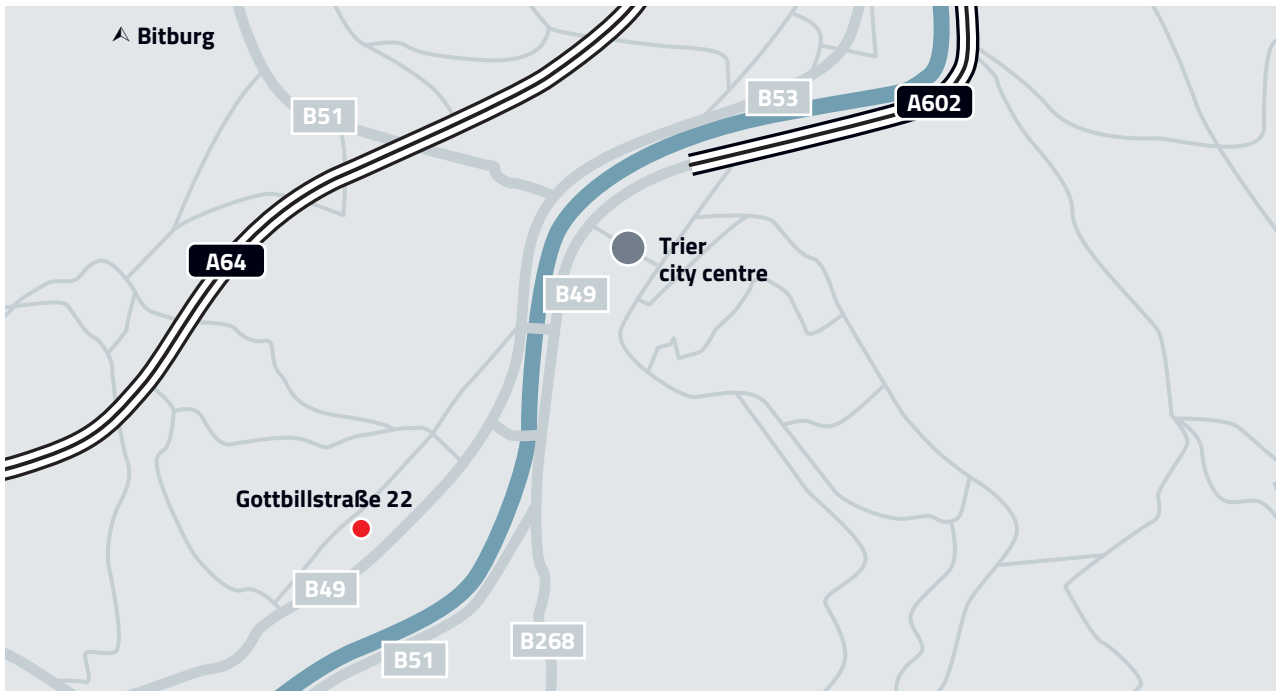

HOW TO FIND US

Rough overview

Detailed view

By car

On motorway A1 direction Trier/Koblenz at freeway[1]junction 130-Dreieck Moseltal exit A602 direction Luxembourg/Trier. Follow the A602, cross the Moselle on the B49 until Gottbillstraße. Turn right onto Gottbillstraße, house number 22 is on the left.

Gottbillstraße 22, 54294 Trier

By bus from Trier main station

Linie 3 (approx. 26 min):

Direction Igel-Moselstraße. 21 stops. Get off at Gottbillstraße, then follow Niederkircher Straße, cross the B49, continue on Gottbillstraße, turn right. Total approx. 9 minutes, 750m, walk.